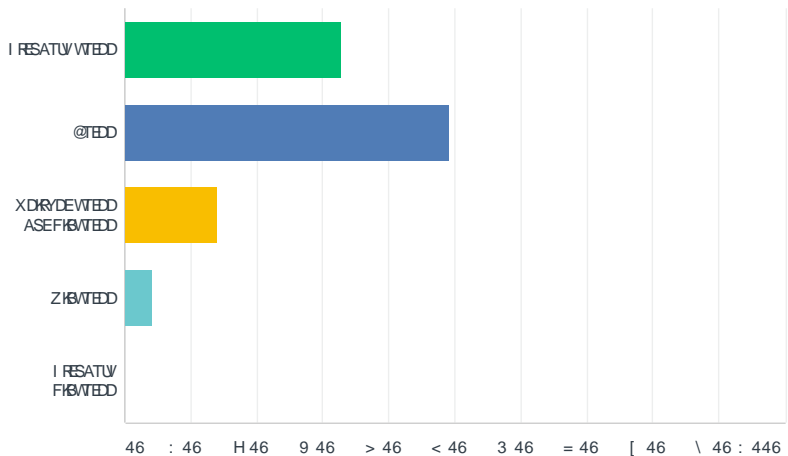

...

Oj ^ _ ` a bcNd` ^`	a ` ^eNj ^ ` ^`	
I RESATUV WTEDD	34536	7 8
@TEDD	995:6	8 ;
XDRYDEVTEDD ASEFIBWTEDD	<5>6	7
ZIBWTEDD	4546	?
I RESATUV FIBWTEDD	4546	?
INIMOP		000

hi j kl rkl I nōhpq nrst out onv wkonxn yz | nj zy t rn
pn nzs x pv } k { ryn ~ • € y •

@ABCDEFGHIH | JKLLFG4

Oj ^ _ ` a bcNd` ^`	a ` ^eNj ^ ` ^`	
I RESATUV WTEDD	9H5\ 6	8 ?
@TEDD	>\ 5 [6	f ?
XDRYDEVTEDD ASEFIBWTEDD	:95 96	; 7
ZIBWTEDD	>546	g

Q19

I know how well Imperial Valley College is meeting my program's services and SLOs

Answered: 122 Skipped: 0

ANSWER CHOICES

Strongly Agree	20.0%
Agree	41.0%
Neither agree nor disagree	31.7%
Disagree	5.7%
Strongly disagree	0.3%
TOTAL	

Q20

I know how well Imperial Valley College is meeting the institutional SLOs.