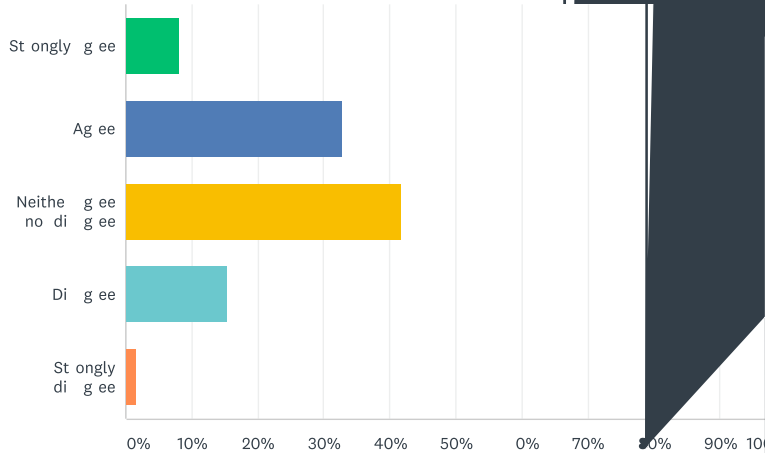

@ABCDEFGHIH | JKLLFG4

Oj ^ _ ` a bcNd` ^`	a ` ^eNj ^ ` ^`	
I RESATUV WTEDD	9H5\ 6	8 ?
@TEDD	>\ 5 [6	f ?
XDRYDEVTEDD ASEFIBWTEDD	:95 96	; 7
ZIBWTEDD	>546	g

Q19

I know how well Imperial Valley College is meeting my program's services and SLOs

Answered: 122 Skipped: 0

ANSWER CHOICES

Strongly Agree	20.0%
Agree	41.0%
Neither agree nor disagree	31.7%
Disagree	5.7%
Strongly disagree	0.3%
TOTAL	

Q20

I know how well Imperial Valley College is meeting the institutional SLOs.

Answered: 122 Skipped: 0

.

Q21

Q22

6601660%126210

Check out our [sample survey](#) and [contact](#)