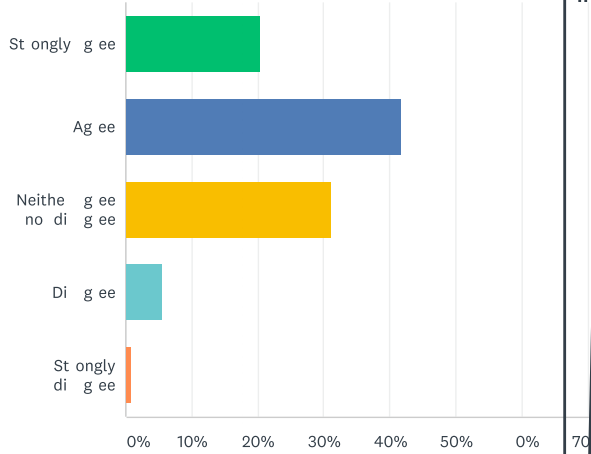

@ABCDEFGHIH | JKLLFG4

Oj ^ _ ` a bcNd` ^`	a ` ^eNj ^ ` ^`	
I RESATUV WTEDD	9H5\ 6	8 ?
@TEDD	>\ 5 [6	f ?
XDRYDEVTEDD ASEFIBWTEDD	:95 96	; 7
ZIBWTEDD	>546	g

Q19

I know how well Imperial Valley College is meeting my program's services and SLOs

Answered: 122 Skipped: 0

ANSWER CHOICES

Strongly Agree	20.0%
Agree	41.0%
Neither agree nor disagree	31.7%
Disagree	5.7%
Strongly disagree	0.3%
TOTAL	

Q20

I know how well Imperial Valley College is meeting the institutional SLOs.