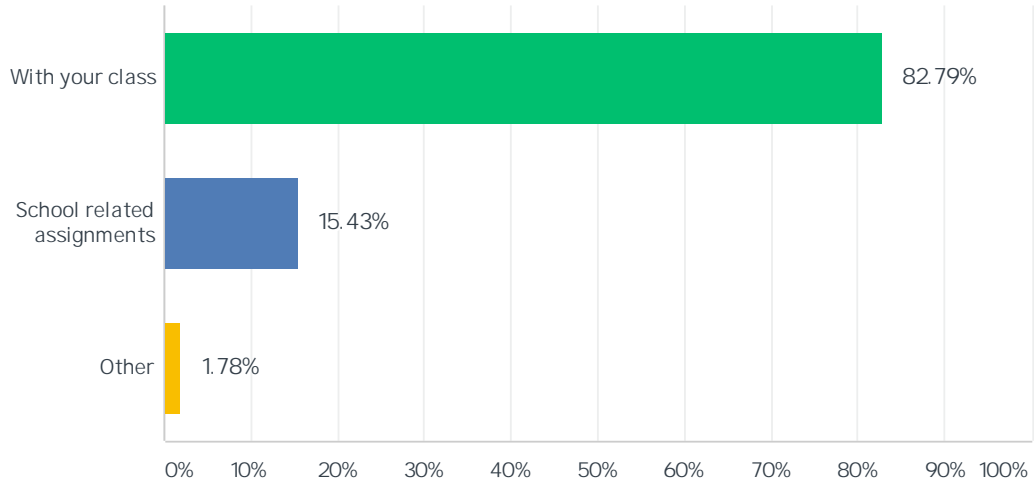

## Word Cloud

▼ English		66.37%	223
▼ Reading		13.99%	47
▼ ENG		3.57%	12
▼ Math		1.19%	4
▼ Composition		1.19%	4
▼ English110		0.89%	3

0.89%	3	▼ Grammar	
0.89%	3	▼ Reading 18-10294 Fall	

## Q2 Were you here for:

Answered: 337 Skipped: 1

ANSWER CHOICES	RESPONSES	
With your class	82.79%	279
School related assignments	15.43%	52
Other	1.78%	6
<b>TOTAL</b>		<b>337</b>